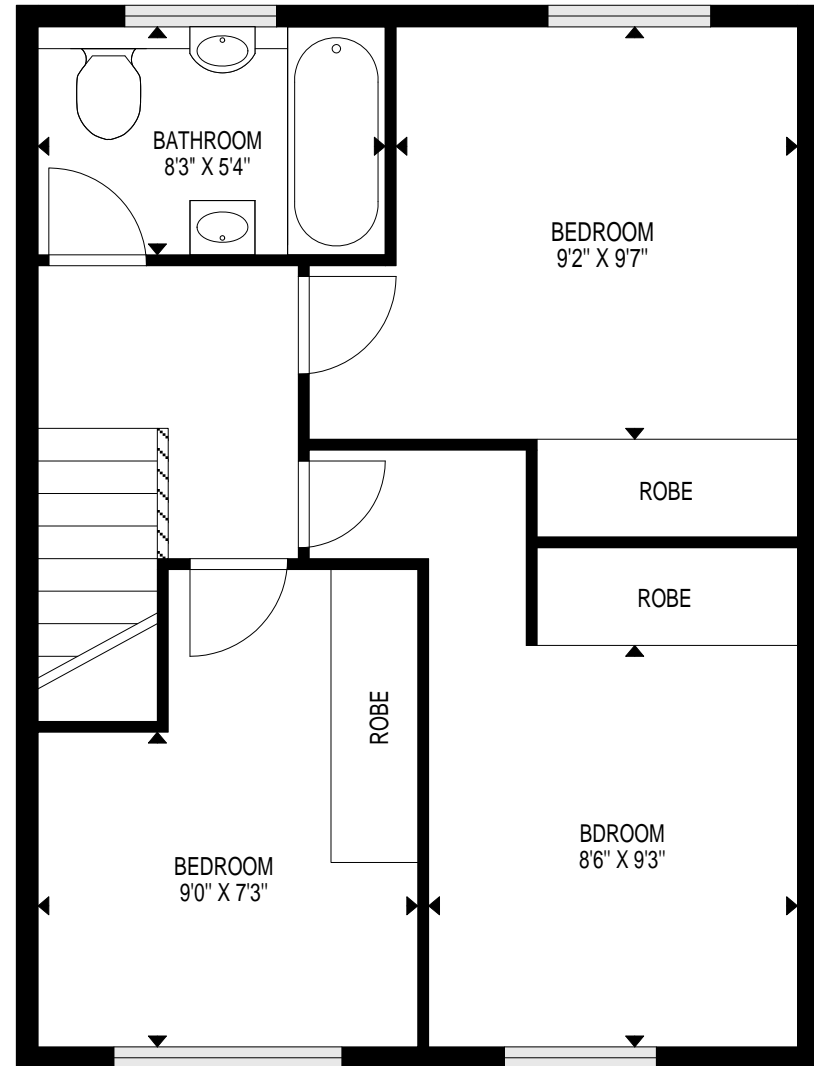

GROUND FLOOR

FIRST FLOOR

GROSS INTERNAL AREA
 GROUND FLOOR : 411 sq ft
 FIRST FLOOR : 411 sq ft
 TOTAL : 822 sq ft

SIZES AND DIMENSIONS ARE APPROXIMATE, ACTUAL MAY VARY